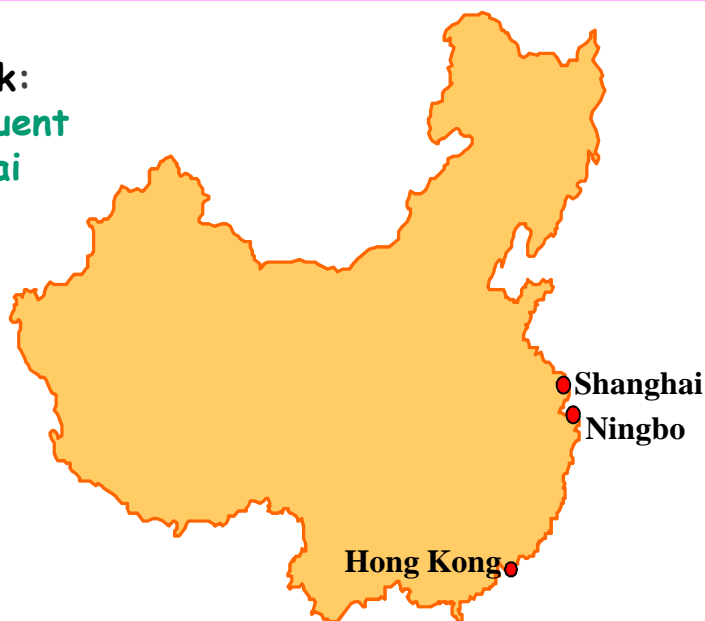

Regional Container Lines

TWO SAILINGS to Shanghai & Ningbo

2 services every week:

- Punctual and Frequent
- 2 days to Shanghai
- 4 days to Ningbo

Service Code	CY Closing	ETA/D HKG	ETA Shanghai	ETA Ningbo
RKI	Mon	Mon/Wed	Fri	Sun
RAM	Wed	Thurs/Thurs	Sun	Tue

- RKI: CY receiving at China Merchants Terminal- Tsing Yi Island
- RAM: CY receiving at Modern Terminal (MTL)
- Shanghai:
 - Shanghai Pudong Int'l Container Terminals Ltd (Zone 16) Waigaoqiao Phase 1 and Phase 5
- Ningbo:
 - Ningbo Beilun Int'l Container Terminal Ltd
 - YuanDong Container Terminal (Phase 5)